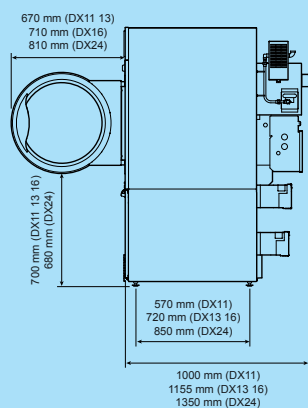

TYPE		DX13	DX24
CAPACITY			
Capacity	kg	13	24
Drum volume	l	270	490
Drum diameter	mm	Ø 673	Ø 838
AIRFLOW			
Airflow	l/s	240	330
DRYING AVERAGE			
Gas heating	g/min	267	485
Electric heating	g/min	258	371
MOTOR			
Fan	kW	0,4	0,4
Drive	kW	0,2	0,4
GAS HEATING			
Energy	kW	21,4	32,8
Energy	kBTU/h	73	112
Electrical connection		1×100-120V/50-60Hz, 1-3×200-240V/50-60 Hz 3×440-480V/50-60Hz, 3×380-415V/50-60Hz	
Gas connection	NPT	½"	½"
ELECTRICAL HEATING			
Energy	kW	21	27
Electrical connection		1×200-208V/50-60Hz, 3×200-208V/50-60Hz, 1x 230-240V/50-60Hz, 3x 230-240V/50-60Hz, 3x 380V/50-60Hz, 3x400-415V/50-60Hz, 3x 440V/50-60Hz, 3x 460-480V/50-60Hz	
EXHAUST	Ø /mm	150	200
DIMENSIONS			
Size H×W×D	mm	1625×710×1155	1700×875×1350
Net weight (E)	kg	150	200
Net weight (G,S)	kg	145	195
TRANSPORT DATA			
Packed (foil) H×W×D	mm	1720×760×1240	1790×900×1450
Gross weight (foil, E)	kg	160	220
Gross weight (foil,G,S)	kg	155	215
Packed (crate) H×W×D	mm	2210×880×1320	2210×1020×1520
Gross weight (crate, E)	kg	220	300
Gross weight (crate,G,S)	kg	214	295

Side DX 13 24