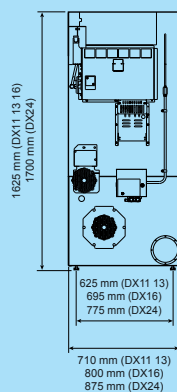

Back DX 13 24

The Primus preserves the right to change the machines and the specification in this leaflet at any time, without prior notice. Details and photographs are only for information and never binding.

www.primuslaundry.com

Primus by Alliance Laundry Systems